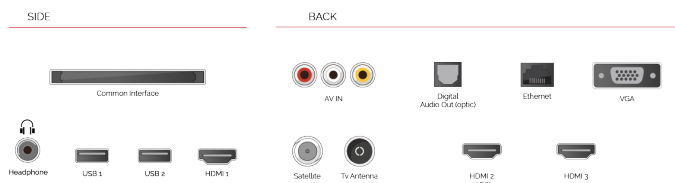

E

42kWh/1000

HIGHLIGHTS

- ⊗ Android TV
- ⊗ Google Assistant
- ⊗ Chromecast Built in
- ⊗ Google Play Store
- ⊗ 3x HDMI, 2x USB
- ⊗ Internal WLAN & Bluetooth

CONNECTIONS

SIZE

DISPLAY

Screen Size (inch / cm)	43" / 108cm
Panel Type	Direct Back Light (DLED)
Resolution	FHD (1920 x 1080)
Brightness	300

SOUND

Dolby Audio™	Yes
Audio Output Power (RMS)	2x8W
Speaker Type	Down Firing
Internal Subwoofer	No
Sound Modes	Music, Movie, Speech, Classic, Flat, User
DTS	No
Equalizer	5 band
Onkyo	No

ACCESSORIES

Remote Control	Yes
Remote Control Battery	Yes
Quick Start Guide	Yes
Small Remote Control	No
RC Bluetooth Support	Yes

VIDEO

Wide Color Gamut	No
HDR	Yes
Picture Modes	Dynamic, Game, Sports, Cinema, Natural, User
Dolby Vision HDR	No
TRU Flow	No
TRU Resolution	No
TRU Micro Dimming	No

TUNER / BROADCASTING

HEVC (H.265) Decoder	Yes
Tuner Type	HD DVB-T2/C/S2
UHD from Satellite	No
Dual Tuner	No
Electronic Program Guide (EPG)	Yes
Auto Search	Yes
Program Storage Capacity (Analog)	200
Program Storage Capacity (Digital S/S2)	10000
Program Storage Capacity (Digital T/T2/C)	1000+1000