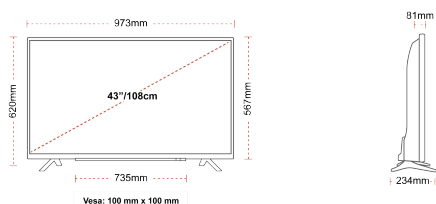

E

42kWh/1000

HIGHLIGHTS

- ⊗ Android TV
- ⊗ Google Assistant
- ⊗ Chromecast Built in
- ⊗ Google Play Store
- ⊗ 3x HDMI, 2x USB
- ⊗ Internal WLAN & Bluetooth

CONNECTIONS

SIZE

DISPLAY

Screen Size (inch / cm)	43" / 108cm
Panel Type	Direct Back Light (DLED)
Resolution	FHD (1920 x 1080)
Brightness	300

MECHANICAL

Boxed dimensions (mm)	1085 x 154 x 710
Dimensions with stand (mm)	973 x 234 x 620
Dimensions without Stand (mm)	973 x 81 x 567
Gross Weight (kg)	11
Net Weight (kg)	8
VESA (Wall mount) WxH	100mm x 100mm
Screw Size	M4M4