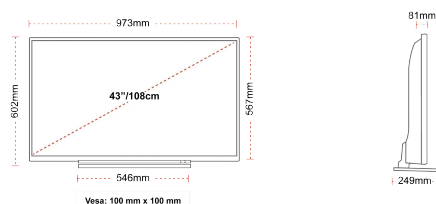

- ⊗ Android TV
- ⊗ Google Assistant
- ⊗ Chromecast Built in
- ⊗ Google Play Store
- ⊗ 3x HDMI, 2x USB
- ⊗ Internal WLAN & Bluetooth

CONNECTIONS

SIZE

DISPLAY

Screen Size (inch / cm)	43" / 108cm
Panel Type	Direct Back Light (DLED)
Resolution	FHD (1920 x 1080)
Brightness	300

MECHANICAL

Boxed dimensions (mm)	1085 x 154 x 710
Dimensions with stand (mm)	973 x 249 x 599
Dimensions without Stand (mm)	973 x 81 x 567
Gross Weight (kg)	14
Net Weight (kg)	10
VESA (Wall mount) WxH	100mm x 100mm
Screw Size	M4M4