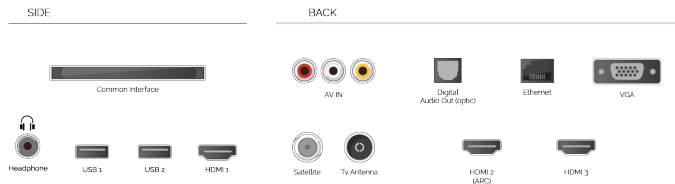

Experience the kind of audio that you would normally expect to hear in a movie theatre. Enjoy authentic-sounding dialogue and hear more of the on-screen action thanks to Dolby Audio™.

Discover the Netflix® button on your remote control to jump from one adventure to another.

E
42kWh/1000

E
HDR
42kWh/1000

HIGHLIGHTS

- ⊞ Android TV
- ⊞ Google Assistant
- ⊞ Chromecast Built in
- ⊞ Google Play Store
- ⊞ 3x HDMI, 2x USB
- ⊞ Internal WLAN & Bluetooth

CONNECTIONS

SIZE

DISPLAY

Screen Size (inch / cm)	43" / 108cm
Panel Type	Direct Back Light (DLED)
Resolution	FHD (1920 x 1080)
Brightness	300

VIDEO

Wide Color Gamut	No
HDR	No
Picture Modes	Dynamic, Game, Sports, Cinema, Natural, User
Dolby Vision HDR	No
TRU Flow	No
TRU Resolution	No
TRU Micro Dimming	No

TUNER / BROADCASTING

HEVC (H.265) Decoder	Yes
Tuner Type	HD DVB-T2/C/S2
UHD from Satellite	No
Dual Tuner	No
Electronic Program Guide (EPG)	Yes
Auto Search	Yes
Program Storage Capacity (Analog)	200
Program Storage Capacity (Digital S/S2)	10000
Program Storage Capacity (Digital T/T2/C)	1000+1000