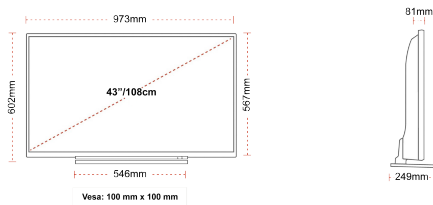

E
42kWh/1000

E
HDR
42kWh/1000

HIGHLIGHTS

- ⊞ Android TV
- ⊞ Google Assistant
- ⊞ Chromecast Built in
- ⊞ Google Play Store
- ⊞ 3x HDMI, 2x USB
- ⊞ Internal WLAN & Bluetooth

CONNECTIONS

SIZE

DISPLAY

Screen Size (inch / cm)	43" / 108cm
Panel Type	Direct Back Light (DLED)
Resolution	FHD (1920 x 1080)
Brightness	300

MECHANICAL

Boxed dimensions (mm)	1085 x 154 x 710
Dimensions with stand (mm)	973 x 249 x 599
Dimensions without Stand (mm)	973 x 81 x 567
Gross Weight (kg)	14
Net Weight (kg)	10
VESA (Wall mount) WxH	100mm x 100mm
Screw Size	M4