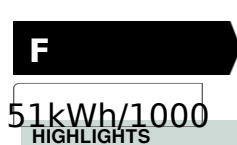

51kWh/1000
HIGHLIGHTS