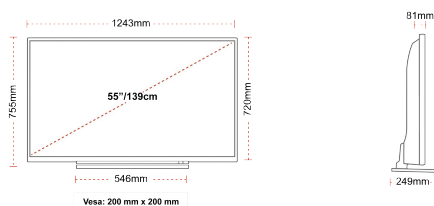

DISPLAY

Screen Size (inch / cm)	55" / 139cm
Panel Type	Direct Back Light (DLED)
Resolution	Ultra HD (3840 x 2160)
Brightness	350

SOUND

Dolby Audio™	Yes
Audio Output Power (RMS)	2x10W
Speaker Type	Down Firing
Internal Subwoofer	No
Sound Modes	Music, Movie, Speech, Classic, Flat, User
DTS	No
Equalizer	5 band
Onkyo	No

MECHANICAL

Boxed dimensions (mm)	1369 x 154 x 860
Dimensions with stand (mm)	1243 x 249 x 755
Dimensions without Stand (mm)	1243 x 81 x 720
Gross Weight (kg)	21
Net Weight (kg)	16
VESA (Wall mount) WxH	200mm x 200mm
Screw Size	M6