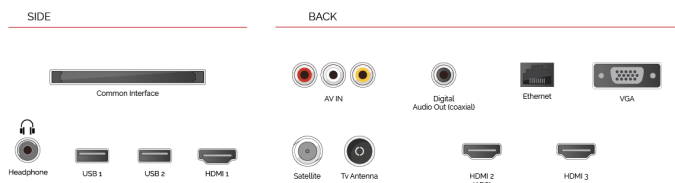

CONNEXION

TAILLE