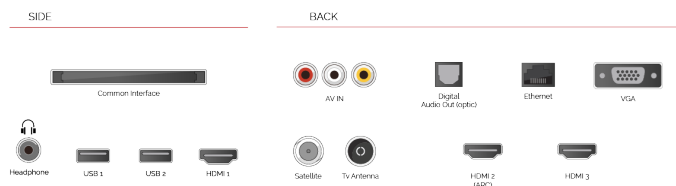

CONNEXION

TAILLE