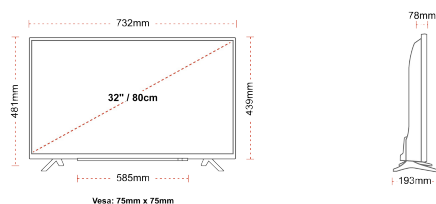

- ⊗ Android TV
- ⊗ Google Assistant
- ⊗ Chromecast Built in
- ⊗ Google Play Store
- ⊗ 3x HDMI, 2x USB
- ⊗ Internal WLAN & Bluetooth

CONNECTIONS

SIZE

DISPLAY

Screen Size (inch / cm)	32" / 80cm
Panel Type	DLED
Resolution	HD Ready (1366 x 768)
Brightness	250

MECHANICAL

Boxed dimensions (mm)	795 x 128 x 530
Dimensions with stand (mm)	732 x 193 x 481
Dimensions without Stand (mm)	732 x 78 x 439
Gross Weight (kg)	7,0
Net Weight (kg)	4,7
VESA (Wall mount) WxH	75mm x 75mm
Screw Size	M4