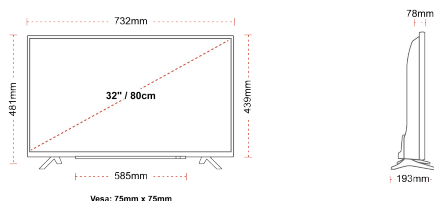

F

32kWh/1000

HIGHLIGHTS

- ⊕ HD Ready
- ⊕ 3 HDMI
- ⊕ 2 USB
- ⊕ Eco Friendly Mode
- ⊕ USB Recording

CONNECTIONS

SIZE

DISPLAY

Screen Size (inch / cm)	32" / 80cm
Panel Type	Direct Back Light (DLED)
Resolution	HD Ready (1366 x 768)
Brightness	250

MECHANICAL

Boxed dimensions (mm)	795 X 128 X 530
Dimensions with stand (mm)	732 x 193 x 481
Dimensions without Stand (mm)	732 x 78 x 439
Gross Weight (kg)	7
Net Weight (kg)	4,7
VESA (Wall mount) WxH	75mm x 75mm
Screw Size	M4