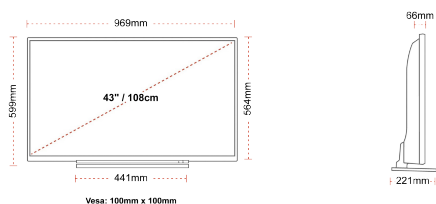

G
54kWh/1000

G
HDR
54kWh/1000

HIGHLIGHTS

- ⌵ Android TV
- ⌵ Google Assistant
- ⌵ Chromecast Built in
- ⌵ 4K UHD HDR
- ⌵ Dolby Vision HDR
- ⌵ Google Play Store

CONNECTIONS

SIZE

DISPLAY

Screen Size (inch / cm)	43" / 108cm
Panel Type	DLED
Resolution	Ultra HD (3840 x 2160)
Brightness	320

MECHANICAL

Boxed dimensions (mm)	1085 x 154 x 710
Dimensions with stand (mm)	969 x 221 x 599
Dimensions without Stand (mm)	969 x 66 x 564
Gross Weight (kg)	15,0
Net Weight (kg)	11,0
VESA (Wall mount) WxH	100mm x 100mm
Screw Size	M4