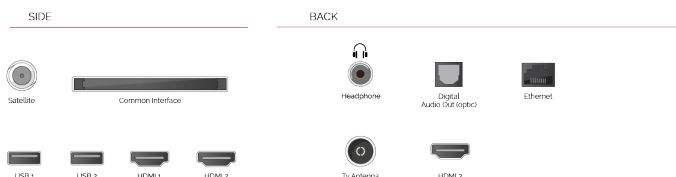

CONNECTIONS

SIZE

DISPLAY

Screen Size (inch / cm)	55" / 139cm
Panel Type	Direct Back Light (DLED)
Resolution	Ultra HD (3840 x 2160)
Brightness	350

SOUND

Dolby Audio™	Yes
Audio Output Power (RMS)	2x12W
Speaker Type	Down Firing
Internal Subwoofer	Yes
Sound Modes	Smart, Movie, Music, News
DTS	Yes
Equalizer	5 band
Onkyo	Yes