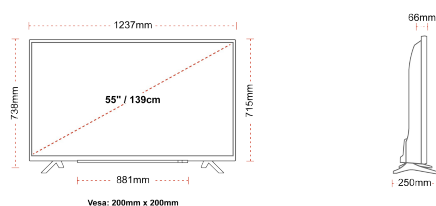

CONNECTIONS

SIZE

DISPLAY

Screen Size (inch / cm)	55" / 139cm
Panel Type	Direct Back Light (DLED)
Resolution	Ultra HD (3840 x 2160)
Brightness	350

SOUND

Dolby Audio™	Yes
Audio Output Power (RMS)	2x12W
Speaker Type	Down Firing
Internal Subwoofer	Yes
Sound Modes	Smart, Movie, Music, News
DTS	Yes
Equalizer	5 band
Onkyo	Yes

MECHANICAL

Boxed dimensions (mm)	1369 x 154 x 860
Dimensions with stand (mm)	1237 x 250 x 738
Dimensions without Stand (mm)	1237 x 66 x 715
Gross Weight (kg)	19,5
Net Weight (kg)	14,5
VESA (Wall mount) WxH	200mm x 200mm
Screw Size	M6