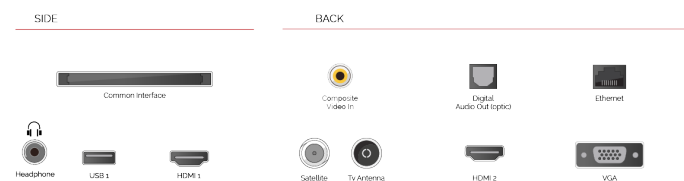

With the embedded microphone system on, your TV becomes an Alexa device itself. You can ask Alexa to change the channel, open apps, search for movies and shows, play music, and more

F

32kWh/1000

G

**HDR**  
 45kWh/1000

## HIGHLIGHTS

- ⌕ HD Ready
- ⌕ 2 HDMI - 1 USB
- ⌕ Smart TV
- ⌕ Internal WLAN
- ⌕ Alexa
- ⌕ Works With Google

## CONNECTIONS