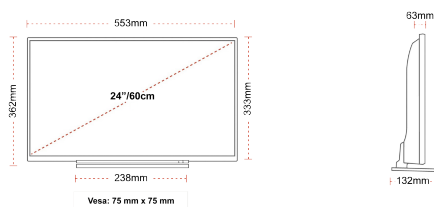

SIZE

DISPLAY

Screen Size (inch / cm)	24" / 60cm
Panel Type	Edge LED (ELED)
Resolution	HD Ready (1366 x 768)
Brightness	220

SOUND

Dolby Audio™	Yes
Audio Output Power (RMS)	2x2.5W
Speaker Type	Down Firing
Internal Subwoofer	No
DTS	No
Equalizer	5 band
Onkyo	No

MECHANICAL

Boxed dimensions (mm)	625 x 110 x 460
Dimensions with stand (mm)	553 x 132 x 362
Dimensions without Stand (mm)	553 x 63 x 333
Gross Weight (kg)	5,5
Net Weight (kg)	3,6
VESA (Wall mount) WxH	75mm x 75mm
Screw Size	M4