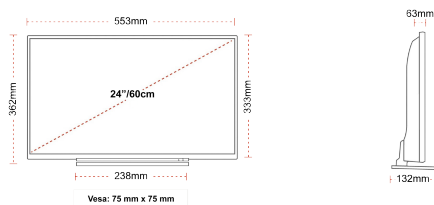

**HIGHLIGHTS**

- ⊗ Android TV
- ⊗ Google Assistant
- ⊗ Chromecast Built in
- ⊗ Google Play Store
- ⊗ 3x HDMI, 2x USB
- ⊗ Internal WLAN & Bluetooth

**CONNECTIONS**

**SIZE**

**DISPLAY**

Screen Size (inch / cm)	24" / 60cm
Panel Type	Edge LED (ELED)
Resolution	HD Ready (1366 x 768)
Brightness	220

**MECHANICAL**

Boxed dimensions (mm)	625 x 110 x 460
Dimensions with stand (mm)	553 x 132 x 362
Dimensions without Stand (mm)	553 x 63 x 333
Gross Weight (kg)	6
Net Weight (kg)	4
VESA (Wall mount) WxH	75mm x 75mm
Screw Size	M4