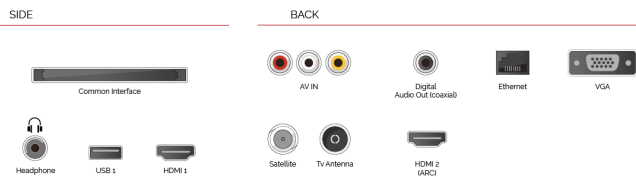

CONNECTIONS

SIZE

DISPLAY

Screen Size (inch / cm)	24" / 60cm
Panel Type	Edge LED (ELED)
Resolution	HD Ready (1366 x 768)
Brightness	220

SOUND

Dolby Audio™	Yes
Audio Output Power (RMS)	2x2.5W
Speaker Type	Down Firing
Internal Subwoofer	No
DTS	Yes
Equalizer	5 Band
Onkyo	No