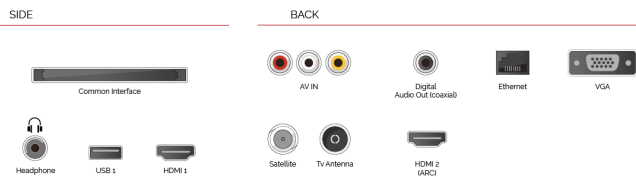

With the embedded microphone system on, your TV becomes an Alexa device itself. You can ask Alexa to change the channel, open apps, search for movies and shows, play music, and more

F
22kWh/1000

G
HDR
32kWh/1000

HIGHLIGHTS

- ⌕ HD Ready
- ⌕ 2x HDMI, 1x USB
- ⌕ Smart TV
- ⌕ Internal WLAN & Bluetooth
- ⌕ Alexa Built-in
- ⌕ Works With Google

CONNECTIONS

SIZE

DISPLAY

Screen Size (inch / cm)	24" / 60cm
Panel Type	Edge LED (ELED)
Resolution	HD Ready (1366 x 768)
Brightness	220