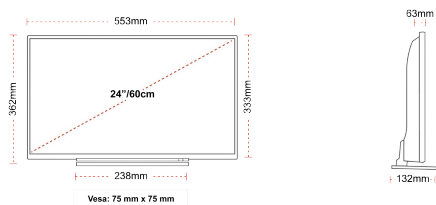

HIGHLIGHTS

- ⌕ HD Ready
- ⌕ 2x HDMI, 1x USB
- ⌕ Smart TV
- ⌕ Internal WLAN & Bluetooth
- ⌕ Alexa Built-in
- ⌕ Works With Google

CONNECTIONS

SIZE

DISPLAY

Screen Size (inch / cm)	24" / 60cm
Panel Type	Edge LED (ELED)
Resolution	HD Ready (1366 x 768)
Brightness	220

MECHANICAL

Boxed dimensions (mm)	625 x 110 x 460
Dimensions with stand (mm)	553 x 132 x 362
Dimensions without Stand (mm)	553 x 63 x 333
Gross Weight (kg)	5,5
Net Weight (kg)	3,6
VESA (Wall mount) WxH	75mm x 75mm
Screw Size	M4