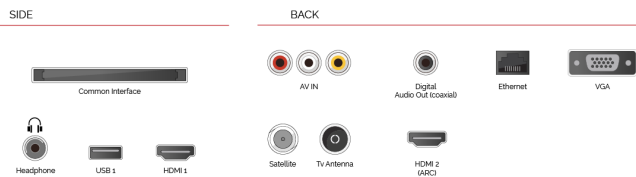

 | built-in

With the embedded microphone system on, your TV becomes an Alexa device itself. You can ask Alexa to change the channel, open apps, search for movies and shows, play music, and more

F
22kWh/1000

G
HDR
32kWh/1000

HIGHLIGHTS

- ⌕ HD Ready
- ⌕ 2 HDMI - 1 USB
- ⌕ Smart TV
- ⌕ Internal WLAN & Bluetooth
- ⌕ Alexa
- ⌕ Works With Google

CONNECTIONS

SIZE

DISPLAY

Screen Size (inch / cm)	24" / 60cm
Panel Type	Edge LED (ELED)
Resolution	HD Ready (1366 x 768)
Brightness	220