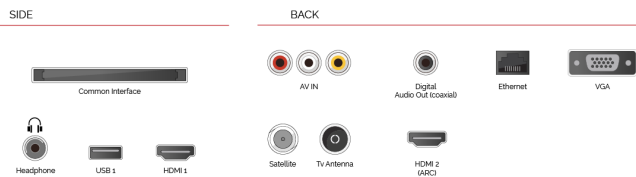

With the embedded microphone system on, your TV becomes an Alexa device itself. You can ask Alexa to change the channel, open apps, search for movies and shows, play music, and more

F

22kWh/1000

G

HDR

32kWh/1000

HIGHLIGHTS

- ⌕ HD Ready
- ⌕ 2 HDMI - 1 USB
- ⌕ Smart TV
- ⌕ Internal WLAN & Bluetooth
- ⌕ Alexa
- ⌕ Works With Google

CONNECTIONS

SIZE

DISPLAY

Screen Size (inch / cm)	24" / 60cm
Panel Type	Edge LED (ELED)
Resolution	HD Ready (1366 x 768)
Brightness	220