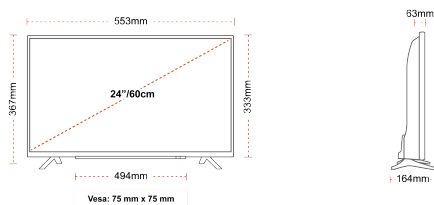

DISPLAY

Screen Size (inch / cm)	24" / 60cm
Panel Type	Edge LED (ELED)
Resolution	HD Ready (1366 x 768)
Brightness	220

SOUND

Dolby Audio™	Yes
Audio Output Power (RMS)	2x2.5W
Speaker Type	Down Firing
Internal Subwoofer	No
DTS	Yes
Equalizer	5 Band
Onkyo	No

ACCESSORIES

Remote Control	Yes
Remote Control Battery	Yes
Quick Start Guide	Yes
Small Remote Control	No

VIDEO

Wide Color Gamut	No
HDR	Yes
Picture Modes	Natural , Cinema , Sports , Dynamic
Dolby Vision HDR	No
TRU Flow	No
TRU Resolution	Yes
TRU Micro Dimming	Yes

TUNER / BROADCASTING

HEVC (H.265) Decoder	Yes
Tuner Type	HD DVB-T2/C/S2
UHD from Satellite	No
Dual Tuner	No
Electronic Program Guide (EPG)	Yes
Auto Search	Yes
Program Storage Capacity (Analog)	200
Program Storage Capacity (Digital S/S2)	10000
Program Storage Capacity (Digital T/T2/C)	800

CONNECTIONS

CI+	Yes
HDMI™	2 HDMI
USB	1 USB
Component (YPbPr) in	via VGA
Composite Video/Audio in	Yes
Scart	No
Ethernet	Yes
Headphone Out	Yes
Antenna Input	Yes
VGA (PC in - D-Sub15)	Yes

SMART TV FEATURES

HBBTV ver 2.0.2	Yes
Audio-Video Sharing (AVS)	Yes
Smart Portal	Toshiba
Toshiba TV Smart Center	Yes
Web Browser	Yes
Netflix	Yes
YouTube™	Yes
Bluetooth	Yes
Screen Mirroring	Miracast
Prime Video	Yes
Google Assistant	Works with Google Assistant
Amazon Alexa	Built in Alexa

MECHANICAL

Boxed dimensions (mm)	625 x 110 x 460
Dimensions with stand (mm)	553 x 164 x 367
Dimensions without Stand (mm)	553 x 63 x 333
Gross Weight (kg)	5,5
Net Weight (kg)	3,4
VESA (Wall mount) WxH	75mm x 75mm
Screw Size	M4

POWER / ENERGY

Stand-By Energy Consumption (Average)	<0.5W
Working Voltage - Frequency	220-240VAC 50Hz
12V TV (Mobile TV)	No