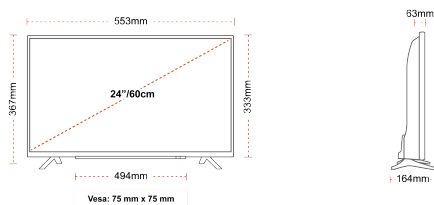

HIGHLIGHTS

- ⌕ HD Ready
- ⌕ 2 HDMI - 1 USB
- ⌕ Smart TV
- ⌕ Internal WLAN & Bluetooth
- ⌕ Alexa
- ⌕ Works With Google

CONNECTIONS

SIZE

DISPLAY

Screen Size (inch / cm)	24" / 60cm
Panel Type	Edge LED (ELED)
Resolution	HD Ready (1366 x 768)
Brightness	220

MECHANICAL

Boxed dimensions (mm)	625 x 110 x 460
Dimensions with stand (mm)	553 x 164 x 367
Dimensions without Stand (mm)	553 x 63 x 333
Gross Weight (kg)	5,5
Net Weight (kg)	3,4
VESA (Wall mount) WxH	75mm x 75mm
Screw Size	M4