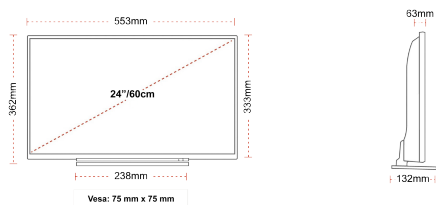

HIGHLIGHTS

- ⌂ HD Ready
- ⌂ 2x HDMI, 1x USB
- ⌂ Smart TV
- ⌂ Internal WLAN & Bluetooth
- ⌂ Alexa Built-in
- ⌂ Works With Google

CONNECTIONS

SIZE

DISPLAY

Screen Size (inch / cm)	24" / 60cm
Panel Type	Edge LED (ELED)
Resolution	HD Ready (1366 x 768)
Brightness	220

MECHANICAL

Boxed dimensions (mm)	625 x 110 x 460
Dimensions with stand (mm)	553 x 132 x 362
Dimensions without Stand (mm)	553 x 63 x 333
Gross Weight (kg)	5,5
Net Weight (kg)	3,6
VESA (Wall mount) WxH	75mm x 75mm
Screw Size	M4