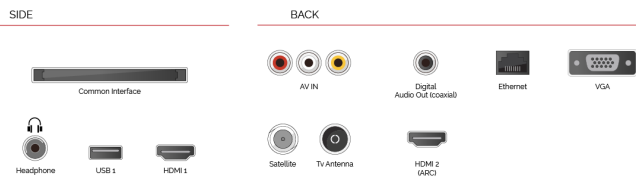

With the embedded microphone system on, your TV becomes an Alexa device itself. You can ask Alexa to change the channel, open apps, search for movies and shows, play music, and more

F
22kWh/1000

G
HDR
32kWh/1000

HIGHLIGHTS

- ⌂ HD Ready
- ⌂ 2x HDMI, 1x USB
- ⌂ Smart TV
- ⌂ Internal WLAN & Bluetooth
- ⌂ Alexa Built-in
- ⌂ Works With Google

CONNECTIONS

SIZE

DISPLAY

Screen Size (inch / cm)	24" / 60cm
Panel Type	Edge LED (ELED)
Resolution	HD Ready (1366 x 768)
Brightness	220