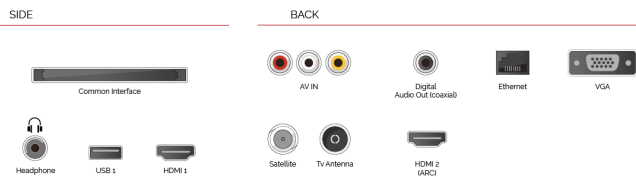

With the embedded microphone system on, your TV becomes an Alexa device itself. You can ask Alexa to change the channel, open apps, search for movies and shows, play music, and more

**F**  
22kWh/1000

**G**  
**HDR**  
32kWh/1000

**HIGHLIGHTS**

- ⊗ HD Ready
- ⊗ 2x HDMI, 1x USB
- ⊗ Smart TV
- ⊗ Internal WLAN & Bluetooth
- ⊗ Alexa Built-in
- ⊗ Works With Google

**CONNECTIONS**

**SIZE**

**DISPLAY**

Screen Size (inch / cm)	24" / 60cm
Panel Type	Edge LED (ELED)
Resolution	HD Ready (1366 x 768)
Brightness	220