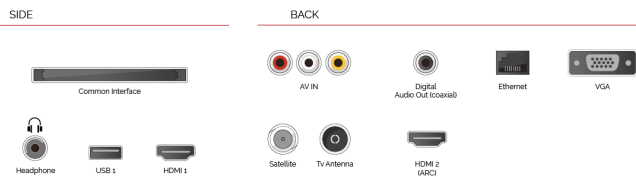

alexia | built-in

With the embedded microphone system on, your TV becomes an Alexa device itself. You can ask Alexa to change the channel, open apps, search for movies and shows, play music, and more

**SECURE**  
SMART TV

**HIGHLIGHTS**

- ⌕ HD Ready
- ⌕ 2x HDMI, 1x USB
- ⌕ Smart TV
- ⌕ Internal WLAN & Bluetooth
- ⌕ Alexa Built-in
- ⌕ Works With Google

**CONNECTIONS**

**SIZE**

**DISPLAY**

Screen Size (inch / cm)	24" / 60cm
Panel Type	Edge LED (ELED)
Resolution	HD Ready (1366 x 768)
Brightness	220