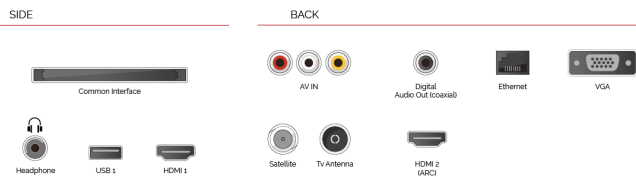

 alexa

Talk to Alexa via an Amazon Echo or Echo Dot and control your Toshiba Smart TV with nothing but the sound of your voice.

 HDR 10

Bringing you more ways to access HDR content, our TVs support the standard HDR video format, HDR10.

F
22kWh/1000

G
HDR
32kWh/1000

HIGHLIGHTS

- ⌕ HD Ready
- ⌕ Mobile TV
- ⌕ Smart TV
- ⌕ Internal WLAN & Bluetooth
- ⌕ Alexa
- ⌕ Works With Google

CONNECTIONS

SIZE

DISPLAY

Screen Size (inch / cm)	24" / 60cm
Panel Type	Edge LED (ELED)
Resolution	HD Ready (1366 x 768)
Brightness	220