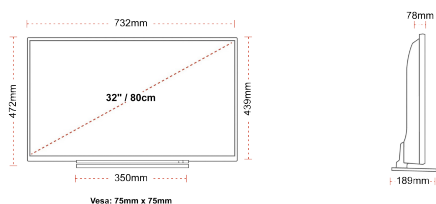

- ⊗ Android TV
- ⊗ Google Assistant
- ⊗ Chromecast Built in
- ⊗ Google Play Store
- ⊗ 3x HDMI, 2x USB
- ⊗ Internal WLAN & Bluetooth

CONNECTIONS

SIZE

DISPLAY

Screen Size (inch / cm)	32" / 80cm
Panel Type	DLED
Resolution	FHD (1920 x 1080)
Brightness	250

MECHANICAL

Boxed dimensions (mm)	795 x 128 x 530
Dimensions with stand (mm)	732 x 189 x 472
Dimensions without Stand (mm)	732 x 78 x 439
Gross Weight (kg)	7
Net Weight (kg)	5
VESA (Wall mount) WxH	75mm x 75mm
Screw Size	M4