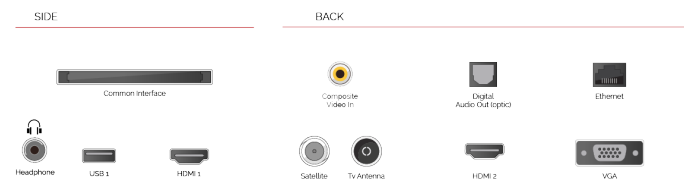

CONNECTIONS

SIZE