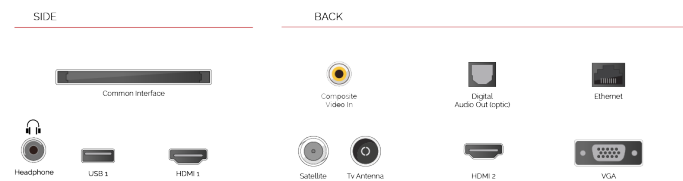

CONNECTIONS

SIZE