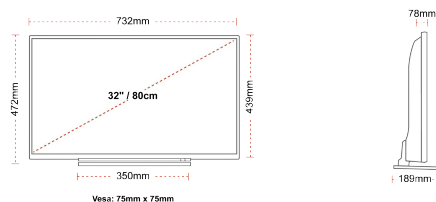

F

32kWh/1000

G

HDR
 45kWh/1000

HIGHLIGHTS

- ⌵ Full HD
- ⌵ 2 HDMI - 1 USB
- ⌵ Smart TV
- ⌵ Internal WLAN
- ⌵ Alexa
- ⌵ Works With Google

CONNECTIONS

SIZE

DISPLAY

| | |
|-------------------------|--------------------------|
| Screen Size (inch / cm) | 32" / 80cm |
| Panel Type | Direct Back Light (DLED) |
| Resolution | FHD (1920 x 1080) |
| Brightness | 250 |

MECHANICAL

| | |
|-------------------------------|-----------------|
| Boxed dimensions (mm) | 795 X 128 X 530 |
| Dimensions with stand (mm) | 732 x 189 x 472 |
| Dimensions without Stand (mm) | 732 x 78 x 439 |
| Gross Weight (kg) | 7 |
| Net Weight (kg) | 5 |
| VESA (Wall mount) WxH | 75mm x 75mm |
| Screw Size | M4 |