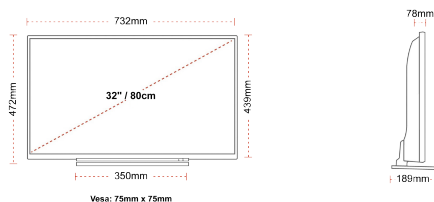

## SIZE

## DISPLAY

Screen Size (inch / cm)	32" / 80cm
Panel Type	Direct Back Light (DLED)
Resolution	FHD (1920 x 1080)
Brightness	250

## MECHANICAL

Boxed dimensions (mm)	795 X 128 X 530
Dimensions with stand (mm)	732 x 189 x 472
Dimensions without Stand (mm)	732 x 78 x 439
Gross Weight (kg)	7
Net Weight (kg)	5
VESA (Wall mount) WxH	75mm x 75mm
Screw Size	M4