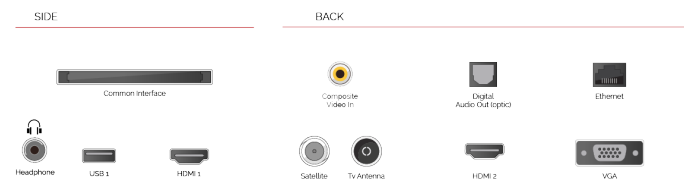

alexa

Talk to Alexa via an Amazon Echo or Echo Dot and control your Toshiba Smart TV with nothing but the sound of your voice.

HDR 10

Bringing you more ways to access HDR content, our TVs support the standard HDR video format, HDR10.

F

32kWh/1000

G

HDR
 45kWh/1000

HIGHLIGHTS

- ⌵ Full HD
- ⌵ 2 HDMI - 1 USB
- ⌵ Smart TV
- ⌵ Internal WLAN
- ⌵ Alexa
- ⌵ Works With Google

CONNECTIONS

SIZE