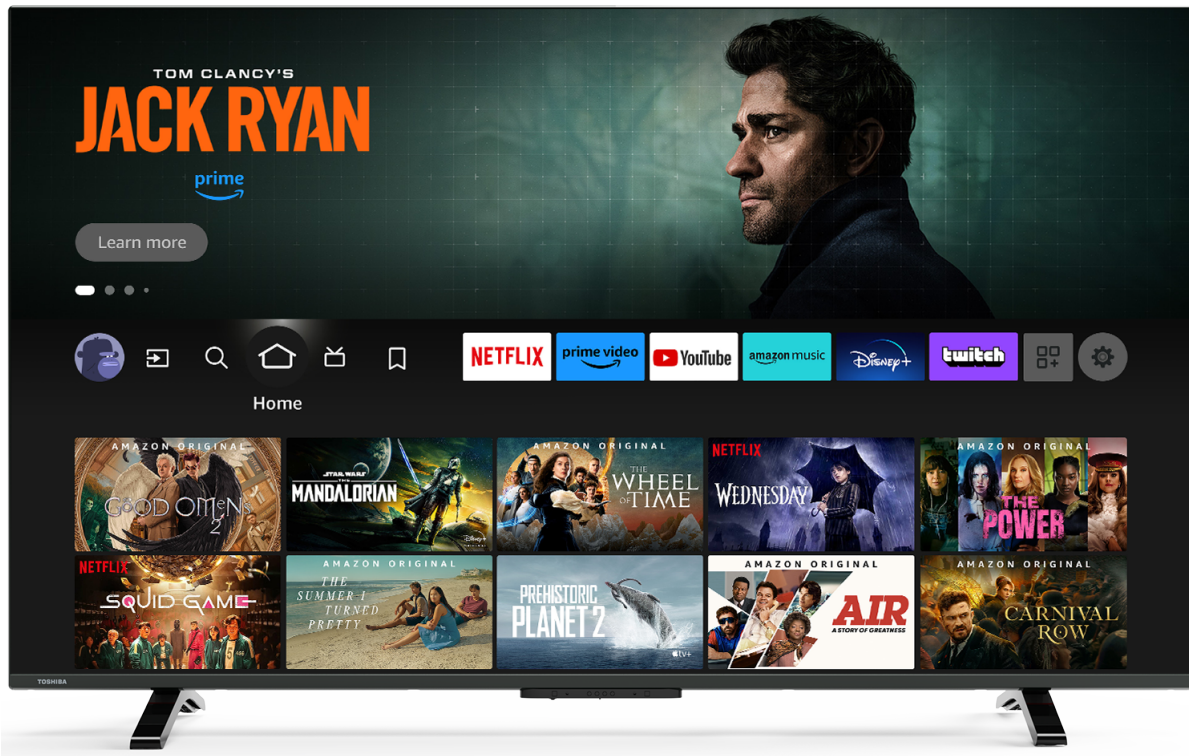

TOSHIBA

W/LF3F Series

32LF2F63DA

EAN: 4024862132286

TOSHIBA | firetv

prime video

NETFLIX

TRU MICRODIMMING

TRU RESOLUTION

alex | built-in

Everything you need to know about Disney+ Discover the greatest stories from Disney, Pixar, Marvel, Star Wars, National Geographic and Star, all in one place. Read on to discover even more reasons to love Disney+

prime video

Indulge your appetite for high-quality home entertainment. Enjoy countless movies and TV shows as well as award-winning Prime Originals.

NETFLIX

Discover the Netflix® button on your remote control to jump from one adventure to another.

alex | built-in

With the embedded microphone system on, your TV becomes an Alexa device itself. You can ask Alexa to change the channel, open apps, search for movies and shows, play music, and more

TRU MICRODIMMING