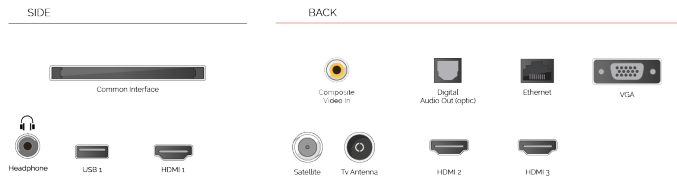

Discover the Netflix® button on your remote control to jump from one adventure to another.

**F**  
32kWh/1000

**G**  
**HDR**  
45kWh/1000

**HIGHLIGHTS**

- ⌵ Full HD
- ⌵ 3x HDMI, 1x USB
- ⌵ Smart TV
- ⌵ Internal WLAN & Bluetooth
- ⌵ Alexa Built-in
- ⌵ Works With Google

**CONNECTIONS**

**SIZE**

**DISPLAY**

Screen Size (inch / cm)	32" / 80cm
Panel Type	Direct Back Light (DLED)
Resolution	FHD (1920 x 1080)
Brightness	250

**SOUND**

Dolby Audio™	Yes
Audio Output Power (RMS)	2x6W
Speaker Type	Down Firing
Internal Subwoofer	No
DTS	Yes
Equalizer	5 band
Onkyo	No