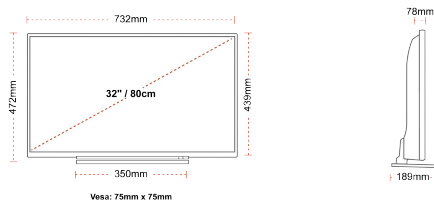

**CONNECTIONS**

**SIZE**

**DISPLAY**

Screen Size (inch / cm)	32" / 80cm
Panel Type	Direct Back Light (DLED)
Resolution	FHD (1920 x 1080)
Brightness	250

**SOUND**

Dolby Audio™	Yes
Audio Output Power (RMS)	2x6W
Speaker Type	Down Firing
Internal Subwoofer	No
DTS	Yes
Equalizer	5 band
Onkyo	No

**MECHANICAL**

Boxed dimensions (mm)	795 X 128 X 530
Dimensions with stand (mm)	732 x 189 x 472
Dimensions without Stand (mm)	732 x 78 x 439
Gross Weight (kg)	7
Net Weight (kg)	5
VESA (Wall mount) WxH	75mm x 75mm
Screw Size	M4