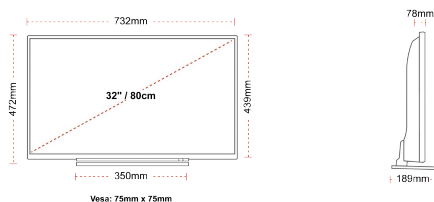

HIGHLIGHTS

- ⌕ HD Ready
- ⌕ 2 HDMI - 1 USB
- ⌕ Smart TV
- ⌕ Internal WLAN
- ⌕ Alexa
- ⌕ Works With Google

CONNECTIONS

SIZE

DISPLAY

Screen Size (inch / cm)	32" / 80cm
Panel Type	Direct Back Light (DLED)
Resolution	HD Ready (1366 x 768)
Brightness	250

MECHANICAL

Boxed dimensions (mm)	795 X 128 X 530
Dimensions with stand (mm)	732 x 189 x 472
Dimensions without Stand (mm)	732 x 78 x 439
Gross Weight (kg)	7
Net Weight (kg)	5
VESA (Wall mount) WxH	75mm x 75mm
Screw Size	M4