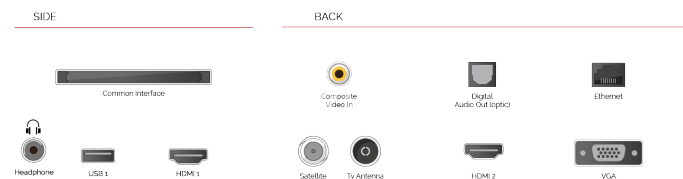

With the embedded microphone system on, your TV becomes an Alexa device itself. You can ask Alexa to change the channel, open apps, search for movies and shows, play music, and more

F

32kWh/1000

G

HDR
 45kWh/1000

HIGHLIGHTS

- ⌕ HD Ready
- ⌕ 2 HDMI - 1 USB
- ⌕ Smart TV
- ⌕ Internal WLAN
- ⌕ Alexa
- ⌕ Works With Google

CONNECTIONS

SIZE

DISPLAY

Screen Size (inch / cm)	32" / 80cm
Panel Type	Direct Back Light (DLED)
Resolution	HD Ready (1366 x 768)
Brightness	250