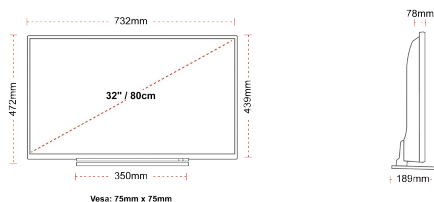

### SIZE

### DISPLAY

Screen Size (inch / cm)	32" / 80cm
Panel Type	Direct Back Light (DLED)
Resolution	HD Ready (1366 x 768)
Brightness	250

### MECHANICAL

Boxed dimensions (mm)	795 X 128 X 530
Dimensions with stand (mm)	732 x 189 x 472
Dimensions without Stand (mm)	732 x 78 x 439
Gross Weight (kg)	7
Net Weight (kg)	5
VESA (Wall mount) WxH	75mm x 75mm
Screw Size	M4