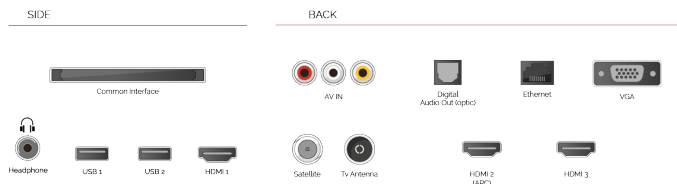

**alex** | built-in

With the embedded microphone system on, your TV becomes an Alexa device itself. You can ask Alexa to change the channel, open apps, search for movies and shows, play music, and more

**HIGHLIGHTS**

- ⊕ HD Ready
- ⊕ 3 HDMI - 2 USB
- ⊕ Smart TV
- ⊕ Internal WLAN & Bluetooth
- ⊕ Alexa
- ⊕ Works With Google

**CONNECTIONS**

**SIZE**

**DISPLAY**

Screen Size (inch / cm)	32" / 80cm
Panel Type	DLED
Resolution	HD Ready (1366 x 768)
Brightness	250