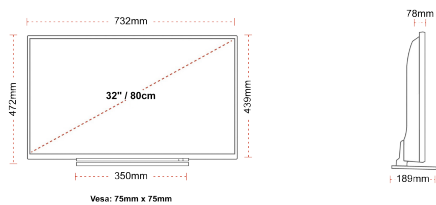

**HIGHLIGHTS**

- ⊕ HD Ready
- ⊕ 3 HDMI - 2 USB
- ⊕ Smart TV
- ⊕ Internal WLAN & Bluetooth
- ⊕ Alexa
- ⊕ Works With Google

**CONNECTIONS**

**SIZE**

**DISPLAY**

Screen Size (inch / cm)	32" / 80cm
Panel Type	DLED
Resolution	HD Ready (1366 x 768)
Brightness	250

**MECHANICAL**

Boxed dimensions (mm)	795 x 128 x 530
Dimensions with stand (mm)	732 x 189 x 472
Dimensions without Stand (mm)	732 x 78 x 439
Gross Weight (kg)	7,0
Net Weight (kg)	5,0
VESA (Wall mount) WxH	75mm x 75mm
Screw Size	M4