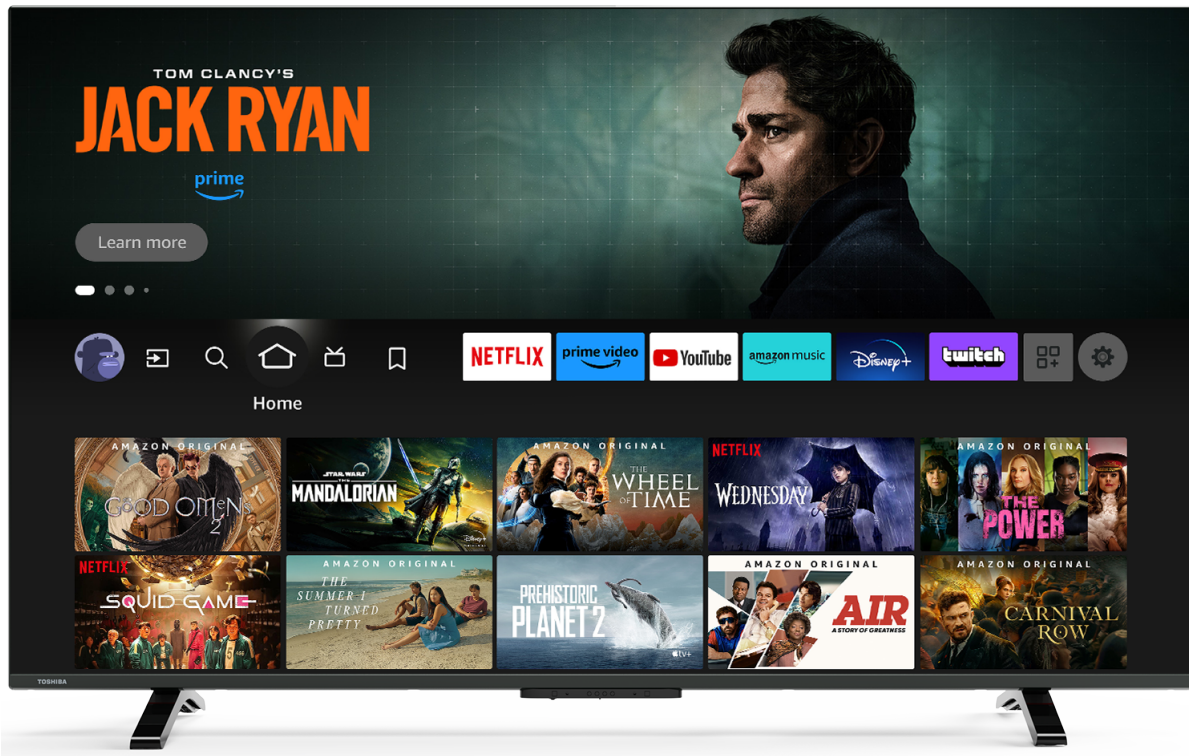

TOSHIBA

W/LF3F Series

40LF2F63DA

EAN: 4024862132637

TOSHIBA | firetv

prime video

NETFLIX

alex | built-in

Everything you need to know about Disney+ Discover the greatest stories from Disney, Pixar, Marvel, Star Wars, National Geographic and Star, all in one place. Read on to discover even more reasons to love Disney+

prime video

Indulge your appetite for high-quality home entertainment. Enjoy countless movies and TV shows as well as award-winning Prime Originals.

NETFLIX

Discover the Netflix® button on your remote control to jump from one adventure to another.

alex | built-in

With the embedded microphone system on, your TV becomes an Alexa device itself. You can ask Alexa to change the channel, open apps, search for movies and shows, play music, and more

Enhances the contrast of an image by optimising the darker and brighter regions to create a more realistic image.