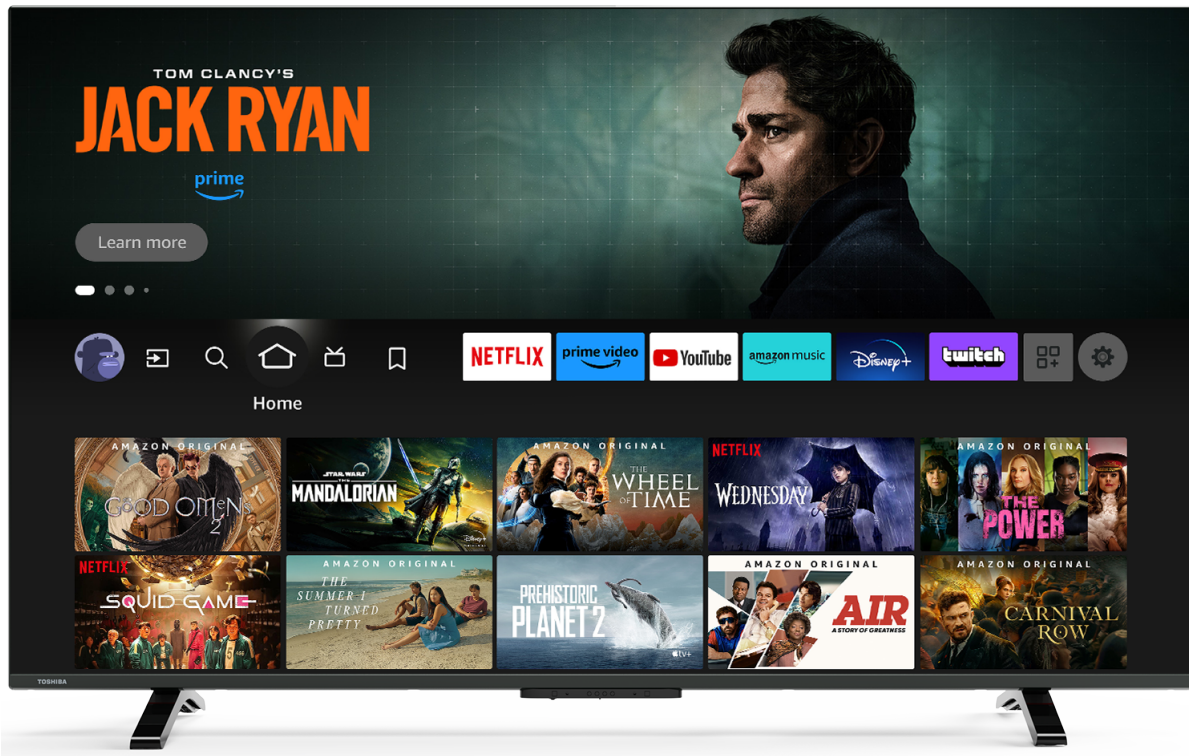

TOSHIBA

W/LF3F Series

40LF2F63DA

EAN: 4024862132637

TOSHIBA | firetv

prime video

NETFLIX

TRU MICRODIMMING

TRU RESOLUTION

alex | built-in

Everything you need to know about Disney+ Discover the greatest stories from Disney, Pixar, Marvel, Star Wars, National Geographic and Star, all in one place. Read on to discover even more reasons to love Disney+

prime video

Indulge your appetite for high-quality home entertainment. Enjoy countless movies and TV shows as well as award-winning Prime Originals.

NETFLIX

Discover the Netflix® button on your remote control to jump from one adventure to another.

alex | built-in

With the embedded microphone system on, your TV becomes an Alexa device itself. You can ask Alexa to change the channel, open apps, search for movies and shows, play music, and more

TRU MICRODIMMING