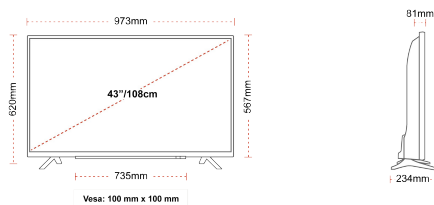

E

42kWh/1000

G

HDR
 60kWh/1000

HIGHLIGHTS

- ⌕ Full HD
- ⌕ 2 HDMI - 1 USB
- ⌕ Smart TV
- ⌕ Internal WLAN
- ⌕ Alexa
- ⌕ Works With Google

CONNECTIONS

SIZE

DISPLAY

Screen Size (inch / cm)	43" / 108cm
Panel Type	Direct Back Light (DLED)
Resolution	FHD (1920 x 1080)
Brightness	300

SOUND

Dolby Audio™	Yes
Audio Output Power (RMS)	2x8W
Speaker Type	Down Firing
Internal Subwoofer	No
DTS	No
Equalizer	5 band
Onkyo	No

MECHANICAL

Boxed dimensions (mm)	1085 x 154 x 710
Dimensions with stand (mm)	973 x 234 x 620
Dimensions without Stand (mm)	973 x 81 x 567
Gross Weight (kg)	12
Net Weight (kg)	7,5
VESA (Wall mount) WxH	100mm x 100mm
Screw Size	M4