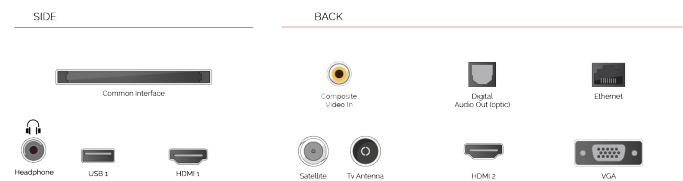

 **works with alexa**

Talk to Alexa via an Amazon Echo or Echo Dot and control your Toshiba Smart TV with nothing but the sound of your voice.

 **H D R 1 0**

Bringing you more ways to access HDR content, our TVs support the standard HDR video format, HDR10.

E

42kWh/1000

G

HDR
 60kWh/1000

HIGHLIGHTS

- ⌕ Full HD
- ⌕ 2 HDMI - 1 USB
- ⌕ Smart TV
- ⌕ Internal WLAN
- ⌕ Alexa
- ⌕ Works With Google

CONNECTIONS

SIZE

DISPLAY

Screen Size (inch / cm)	43" / 108cm
Panel Type	Direct Back Light (DLED)
Resolution	FHD (1920 x 1080)
Brightness	300

SOUND

Dolby Audio™	Yes
Audio Output Power (RMS)	2x8W
Speaker Type	Down Firing
Internal Subwoofer	No
DTS	No
Equalizer	5 band
Onkyo	No