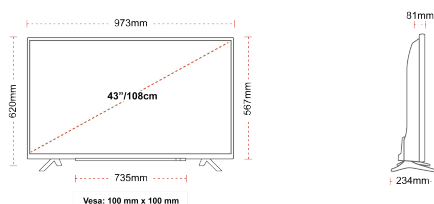

## SIZE

## DISPLAY

Screen Size (inch / cm)	43" / 108cm
Panel Type	Direct Back Light (DLED)
Resolution	FHD (1920 x 1080)
Brightness	300

## MECHANICAL

Boxed dimensions (mm)	1085 x 154 x 710
Dimensions with stand (mm)	973 x 234 x 620
Dimensions without Stand (mm)	973 x 81 x 567
Gross Weight (kg)	11
Net Weight (kg)	8
VESA (Wall mount) WxH	100mm x 100mm
Screw Size	M4