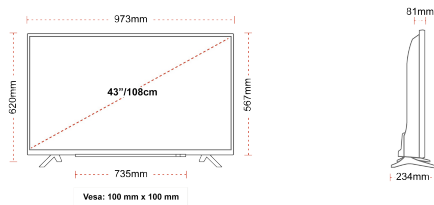

DISPLAY

Screen Size (inch / cm)	43" / 108cm
Panel Type	Direct Back Light (DLED)
Resolution	FHD (1920 x 1080)
Brightness	300

SOUND

Dolby Audio™	Yes
Audio Output Power (RMS)	2x8W
Speaker Type	Down Firing
Internal Subwoofer	No
Sound Modes	Music, Movie, Speech, Classic, Flat, User
DTS	No
Equalizer	5 band
Onkyo	No

ACCESSORIES

Remote Control	Yes
Remote Control Battery	Yes
Quick Start Guide	Yes
Small Remote Control	No
RC Bluetooth Support	Yes

VIDEO

Wide Color Gamut	No
HDR	Yes
Picture Modes	Dynamic, Game, Sports, Cinema, Natural, User
Dolby Vision HDR	No
TRU Flow	No
TRU Resolution	No
TRU Micro Dimming	No

TUNER / BROADCASTING

HEVC (H.265) Decoder	Yes
Tuner Type	HD DVB-T2/C/S2
UHD from Satellite	No
Dual Tuner	No
Electronic Program Guide (EPG)	Yes
Auto Search	Yes
Program Storage Capacity (Analog)	200
Program Storage Capacity (Digital S/S2)	10000
Program Storage Capacity (Digital T/T2/C)	1000+1000

CONNECTIONS

CI+	Yes
HDMI™	3 HDMI
USB	2 USB
Component (YPbPr) in	via VGA
Composite Video/Audio in	Yes
Scart	No
Ethernet	Yes
Headphone Out	Yes
Antenna Input	Yes
VGA (PC in - D-Sub15)	Yes

SMART TV FEATURES

HBBTV ver 2.0.2	Yes
Audio-Video Sharing (AVS)	No
Smart Portal	Android TV
Toshiba TV Smart Center	No
Web Browser	No
Netflix	Yes
YouTube™	Yes
Bluetooth	Yes
Screen Mirroring	Chromecast
Prime Video	Yes
Google Assistant	Google Assistant
Amazon Alexa	No

MECHANICAL

Boxed dimensions (mm)	1085 x 154 x 710
Dimensions with stand (mm)	973 x 234 x 620
Dimensions without Stand (mm)	973 x 81 x 567
Gross Weight (kg)	11
Net Weight (kg)	8
VESA (Wall mount) WxH	100mm x 100mm
Screw Size	M4

POWER / ENERGY

Stand-By Energy Consumption (Average)	<0.5W
Working Voltage - Frequency	220-240V AC
12V TV (Mobile TV)	No