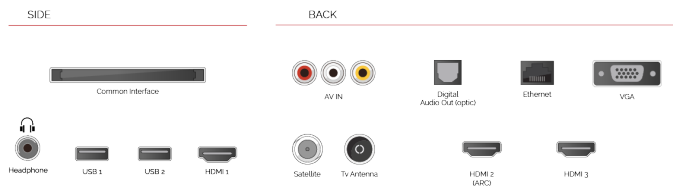

E

42kWh/1000

E

HIGHLIGHTS

- ⌕ Android TV
- ⌕ Google Assistant
- ⌕ Chromecast Built in
- ⌕ Google Play Store
- ⌕ 3x HDMI, 2x USB
- ⌕ Internal WLAN & Bluetooth

CONNECTIONS

SIZE

DISPLAY

Screen Size (inch / cm)	43" / 108cm
Panel Type	Direct Back Light (DLED)
Resolution	FHD (1920 x 1080)
Brightness	300

SOUND

Dolby Audio™	Yes
Audio Output Power (RMS)	2x8W
Speaker Type	Down Firing
Internal Subwoofer	No
Sound Modes	Music, Movie, Speech, Classic, Flat, User
DTS	No
Equalizer	5 band
Onkyo	No