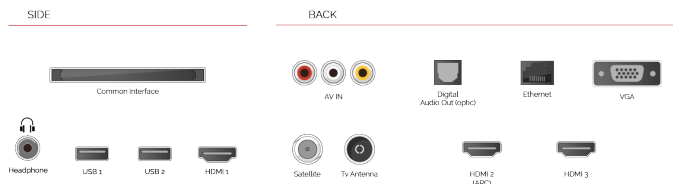

CONNECTIONS

SIZE