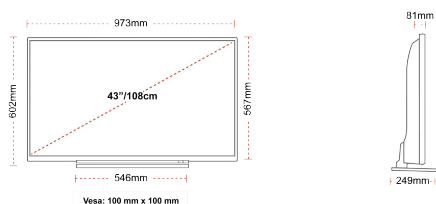

DISPLAY

Screen Size (inch / cm)	43" / 108cm
Panel Type	Direct Back Light (DLED)
Resolution	FHD (1920 x 1080)
Brightness	300

SOUND

Dolby Audio™	Yes
Audio Output Power (RMS)	2x8W
Speaker Type	Down Firing
Internal Subwoofer	No
Sound Modes	Music, Movie, Speech, Classic, Flat, User
DTS	No
Equalizer	5 band
Onkyo	No

ACCESSORIES

Remote Control	Yes
Remote Control Battery	Yes
Quick Start Guide	Yes
Small Remote Control	No
RC Bluetooth Support	Yes

VIDEO

Wide Color Gamut	No
HDR	No
Picture Modes	Dynamic, Game, Sports, Cinema, Natural, User
Dolby Vision HDR	No
TRU Flow	No
TRU Resolution	No
TRU Micro Dimming	No

TUNER / BROADCASTING

HEVC (H.265) Decoder	Yes
Tuner Type	HD DVB-T2/C/S2
UHD from Satellite	No
Dual Tuner	No
Electronic Program Guide (EPG)	Yes
Auto Search	Yes
Program Storage Capacity (Analog)	200
Program Storage Capacity (Digital S/S2)	10000
Program Storage Capacity (Digital T/T2/C)	1000+1000

CONNECTIONS

CI+	Yes
HDMI™	3 HDMI
USB	2 USB
Component (YPbPr) in	via VGA
Composite Video/Audio in	Yes
Scart	No
Ethernet	Yes
Headphone Out	Yes
Antenna Input	Yes
VGA (PC in - D-Sub15)	Yes

SMART TV FEATURES

HBBTV ver 2.0.2	Yes
Audio-Video Sharing (AVS)	No
Smart Portal	Android TV
Toshiba TV Smart Center	No
Web Browser	No
Netflix	Yes
YouTube™	Yes
Bluetooth	Yes
Screen Mirroring	Chromecast
Prime Video	Yes
Google Assistant	Google Assistant
Amazon Alexa	No

MECHANICAL

Boxed dimensions (mm)	1085 x 154 x 710
Dimensions with stand (mm)	973 x 249 x 599
Dimensions without Stand (mm)	973 x 81 x 567
Gross Weight (kg)	14
Net Weight (kg)	10
VESA (Wall mount) WxH	100mm x 100mm
Screw Size	M4

POWER / ENERGY

Stand-By Energy Consumption (Average)	<0.5W
Working Voltage - Frequency	220-240V AC
12V TV (Mobile TV)	No