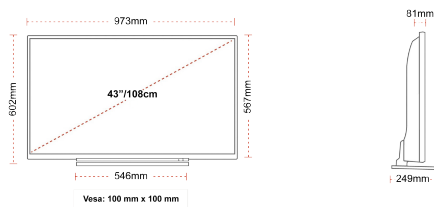

DISPLAY

Screen Size (inch / cm)	43" / 108cm
Panel Type	Direct Back Light (DLED)
Resolution	FHD (1920 x 1080)
Brightness	300

SOUND

Dolby Audio™	Yes
Audio Output Power (RMS)	2x8W
Speaker Type	Down Firing
Internal Subwoofer	No
Sound Modes	Music, Movie, Speech, Classic, Flat, User
DTS	No
Equalizer	5 band
Onkyo	No

ACCESSORIES

Remote Control	Yes
Remote Control Battery	Yes
Quick Start Guide	Yes
Small Remote Control	No
RC Bluetooth Support	Yes

VIDEO

Wide Color Gamut	No
HDR	No
Picture Modes	Dynamic, Game, Sports, Cinema, Natural, User
Dolby Vision HDR	No
TRU Flow	No
TRU Resolution	No
TRU Micro Dimming	No

TUNER / BROADCASTING

HEVC (H.265) Decoder	Yes
Tuner Type	HD DVB-T2/C/S2
UHD from Satellite	No
Dual Tuner	No
Electronic Program Guide (EPG)	Yes
Auto Search	Yes
Program Storage Capacity (Analog)	200
Program Storage Capacity (Digital S/S2)	10000
Program Storage Capacity (Digital T/T2/C)	1000+1000

CONNECTIONS

CI+	Yes
HDMI™	3 HDMI
USB	2 USB
Component (YPbPr) in	via VGA
Composite Video/Audio in	Yes
Scart	No
Ethernet	Yes
Headphone Out	Yes
Antenna Input	Yes
VGA (PC in - D-Sub15)	Yes

SMART TV FEATURES

HBBTV ver 2.0.2	Yes
Audio-Video Sharing (AVS)	No
Smart Portal	Android TV
Toshiba TV Smart Center	No
Web Browser	No
Netflix	Yes
YouTube™	Yes
Bluetooth	Yes
Screen Mirroring	Chromecast
Prime Video	Yes
Google Assistant	Google Assistant
Amazon Alexa	No

MECHANICAL

Boxed dimensions (mm)	1085 x 154 x 710
Dimensions with stand (mm)	973 x 249 x 599
Dimensions without Stand (mm)	973 x 81 x 567
Gross Weight (kg)	14
Net Weight (kg)	10
VESA (Wall mount) WxH	100mm x 100mm
Screw Size	M4

POWER / ENERGY

Stand-By Energy Consumption (Average)	<0.5W
Working Voltage - Frequency	220-240V AC
12V TV (Mobile TV)	No