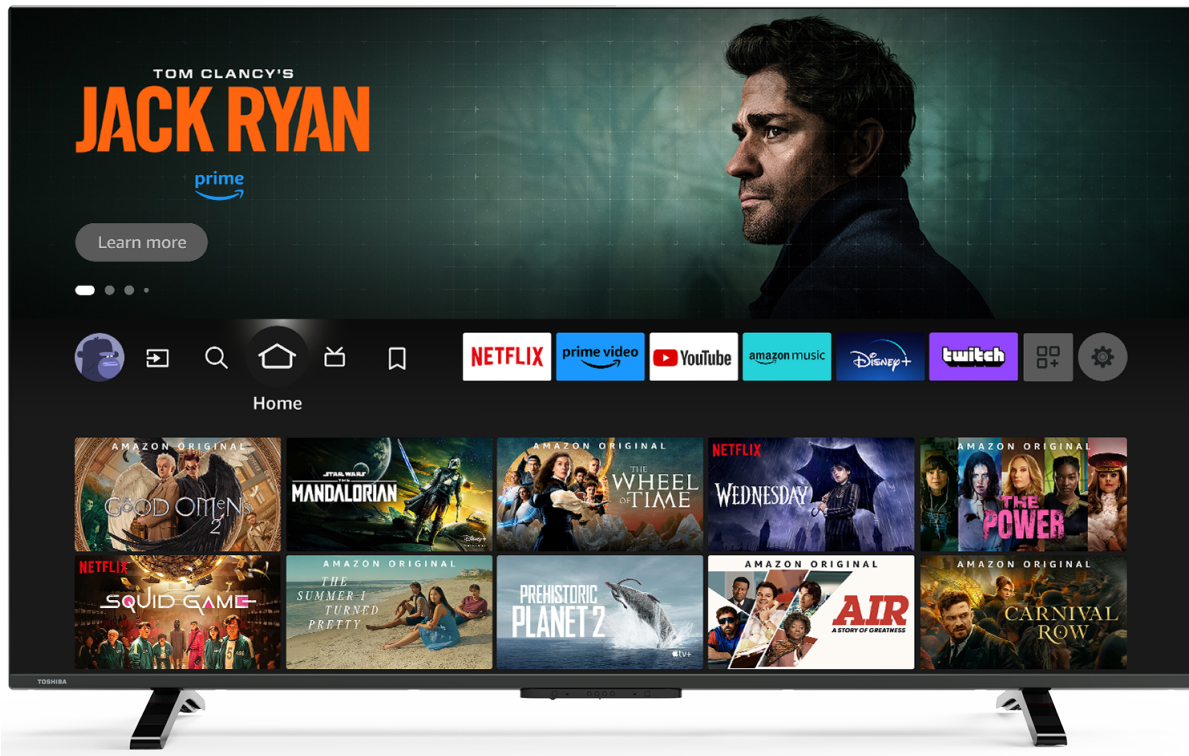

TOSHIBA

W/LF3F Series

43LF2F63DA

EAN: 4024862132644

Everything you need to know about Disney+ Discover the greatest stories from Disney, Pixar, Marvel, Star Wars, National Geographic and Star, all in one place. Read on to discover even more reasons to love Disney+

Indulge your appetite for high-quality home entertainment. Enjoy countless movies and TV shows as well as award-winning Prime Originals.

Discover the Netflix® button on your remote control to jump from one adventure to another.

Simplifies the expansion of the surround sound listening by providing primarily the perception of height channels, without requiring additional speakers. DTS achieves 3D surrounding sounds natively without sound conversion process from 2D to 3D.

With the embedded microphone system on, your TV becomes an Alexa device itself. You can ask Alexa to change the channel, open apps, search for movies and shows, play music, and more

Enhances the contrast of an image by optimising the darker and brighter regions to create a more realistic image.

Automatically up-scales non 4K content so you can experience your favourite movies and TV shows in the highest resolution.

See what the world is watching -- from the hottest music videos to what's popular in gaming, fitness, movies, shows, news, learning and more.