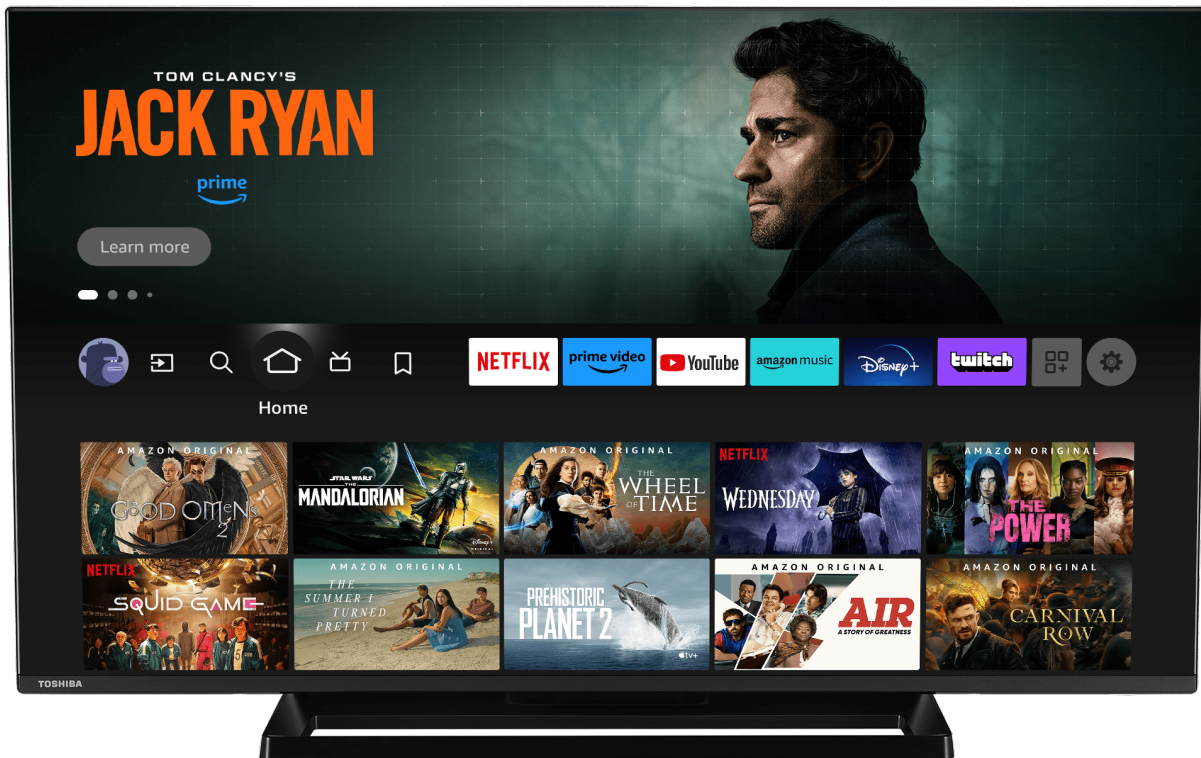

TOSHIBA

W/LF3F Series

43LF3F63DA

EAN: 4024862132309

TOSHIBA | firetv

prime video

NETFLIX

alexia | built-in

Everything you need to know about Disney+ Discover the greatest stories from Disney, Pixar, Marvel, Star Wars, National Geographic and Star, all in one place. Read on to discover even more reasons to love Disney+

alexia | built-in

With the embedded microphone system on, your TV becomes an Alexa device itself. You can ask Alexa to change the channel, open apps, search for movies and shows, play music, and more

Enhances the contrast of an image by optimising the darker and brighter regions to create a more realistic image.

Automatically up-scales non 4K content so you can experience your favourite movies and TV shows in the highest resolution.

See what the world is watching -- from the hottest music videos to what's popular in gaming, fitness, movies, shows, news, learning and more.