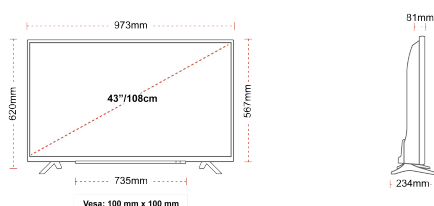

HIGHLIGHTS

- ⌵ Full HD
- ⌵ 3 HDMI - 2 USB
- ⌵ Smart TV
- ⌵ Internal WLAN & Bluetooth
- ⌵ Alexa
- ⌵ Works With Google

CONNECTIONS

SIZE

DISPLAY

Screen Size (inch / cm)	43" / 108cm
Panel Type	Direct Back Light (DLED)
Resolution	FHD (1920 x 1080)
Brightness	300

MECHANICAL

Boxed dimensions (mm)	1085 x 154 x 710
Dimensions with stand (mm)	973 x 234 x 620
Dimensions without Stand (mm)	973 x 81 x 567
Gross Weight (kg)	12
Net Weight (kg)	7,5
VESA (Wall mount) WxH	100mm x 100mm
Screw Size	M4