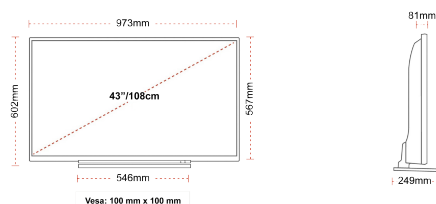

## SIZE

## DISPLAY

Screen Size (inch / cm)	43" / 108cm
Panel Type	DLED
Resolution	Full HD (1920 x 1080)
Brightness	300

## MECHANICAL

Boxed dimensions (mm)	1085 x 154 x 710
Dimensions with stand (mm)	973 x 249 x 602
Dimensions without Stand (mm)	973 x 81 x 567
Gross Weight (kg)	13,5
Net Weight (kg)	9,5
VESA (Wall mount) WxH	100mm x 100mm
Screw Size	M4