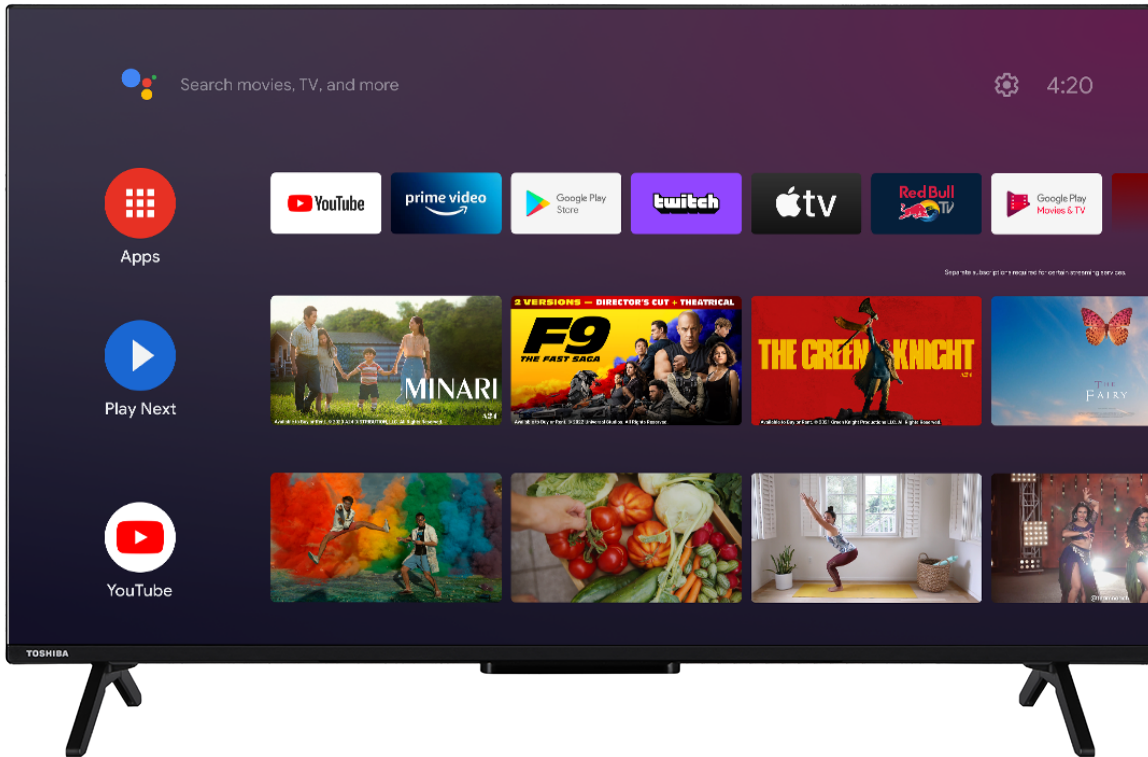

TOSHIBA

QA23 Series

55QA2363DG

EAN: 4024862133597

NETFLIX

Chromecast
built-in

Google Play

POWERED BY
ONKYO

Dolby Atmos Dolby Vision

QLED

4K HDR
ULTRAHD

androidtv

Dolby Vision

Immerse yourself in the on-screen action with one of our Toshiba Dolby Vision compatible TVs. The preferred HDR video format of movie makers around the world, Dolby Vision uses dynamic metadata to read and calculate exactly the right brightness level for every TV frame.

Dolby Atmos

A TV with down firing stereo speakers using Dolby Atmos audio processing will provide breathtaking sound that has impressive clarity, richness, detail, and depth. A consumer can experience Dolby Atmos in the cinema and get that same Dolby Atmos experience in the home like no other sound solution.