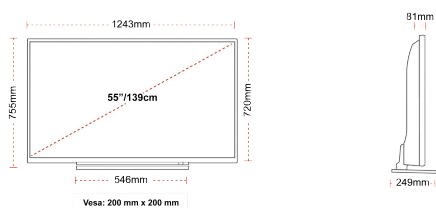

DISPLAY

Screen Size (inch / cm)	55" / 139cm
Panel Type	Direct Back Light (DLED)
Resolution	Ultra HD (3840 x 2160)
Brightness	350

SOUND

Dolby Audio™	Yes
Audio Output Power (RMS)	2x10W
Speaker Type	Down Firing
Internal Subwoofer	No
Sound Modes	Music, Movie, Speech, Classic, Flat, User
DTS	No
Equalizer	5 band
Onkyo	No

MECHANICAL

Boxed dimensions (mm)	1369 x 154 x 860
Dimensions with stand (mm)	1243 x 249 x 755
Dimensions without Stand (mm)	1243 x 81 x 720
Gross Weight (kg)	21
Net Weight (kg)	16
VESA (Wall mount) WxH	200mm x 200mm
Screw Size	M6