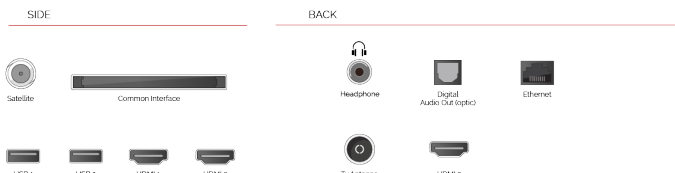

F

77kWh/1000

F

HDR
77kWh/1000

ΚΑΛΥΤΕΡΕΣ ΣΤΙΓΜΕΣ

Meet the new Toshiba QLED UHD TV. You can enjoy high life-like picture quality and experience longer TV lifetime while maximizing the performance. QLED TV creates more saturated and accurate colors.

ΣΥΝΔΕΣΗ

ΜΕΓΕΘΟΣ

ΑΠΕΙΚΟΝΙΣΗ

Μέγεθος οθόνης (εκ. & ίντσες)	55" / 139cm
Τύπος Οθόνης	Direct Back Light (DLED)
Ανάλυση	Ultra HD (3840 x 2160)
Λάμψη	250

ΗΧΟΣ

Dolby Audio™	Ναί
Έξοδος ακουστικής ισχύος (RMS)	2x10W
Τύπος ηχείου	Down Firing
Εσωτερικό Υποαύφερο	Ναί
Τύποι Ήχου	Smart, Movie, Music, News
DTS	Ναί
Ισοσταθμιστής	5 band
Onkyo	Sound by Onkyo

ΑΞΕΣΟΥΑΡ

Τηλεχειριστήριο	Ναί
Μπαταρία τηλεχειριστηρίου	(AAA) x 2 Alkaline
Οδηγός γρήγορης έναρξης χρήσης	Ναί
Μικρό τηλεχειριστήριο	Όχι

ΒΙΝΤΕΟ

Wide Color Gamut	Ναί
HDR	Ναί
Τύποι Εικόνας	User, Standard, Vivid, Sport, Movie, Game
Dolby Vision HDR	Ναί
TRU Flow	Όχι
TRU Resolution	Ναί
TRU Micro Dimming	Ναί

ΔΕΚΤΗΣ / ΕΚΠΟΜΠΕΣ

Αποκωδικοποιητής HEVC (H.265)	Ναί
Τύπος δέκτη	HD DVB-T2/C/S2
UHD από δορυφορική	Ναί
Διπλός δέκτης	Όχι
Ηλεκτρονικός Οδηγός Προγραμμάτων (EPG)	Ναί
Αυτόματη αναζήτηση	Ναί
Δυνατότητα αποθήκευσης καναλιών (Αναλογικά)	200
Δυνατότητα αποθήκευσης καναλιών (Ψηφιακά S/S2)	10000
Δυνατότητα αποθήκευσης καναλιών (Ψηφιακά T/T2/C)	1000+1000

ΣΥΝΔΕΣΕΙΣ

CI+	Ναί
HDMI™	3 HDMI
USB	2 USB
Είσοδος Συνιστωσών (YPbPr)	Όχι
Είσοδος Σύνθετου Βίντεο/Ήχου	Όχι
Scart	Όχι
Ethernet	Ναί
Έξοδος ακουστικών	Ναί
Είσοδος κεραίας	Ναί
VGA (PC in - D-Sub15)	Όχι

ΧΑΡΑΚΤΗΡΙΣΤΙΚΑ SMART TV

HBTV ver 2.0.2	Ναί
Audio-Video Sharing (AVS)	Όχι
Smart Portal	Android TV
Toshiba TV Smart Center	Όχι
Πρόγραμμα περιήγησης	Όχι
Netflix	Ναί
YouTube™	Ναί
Bluetooth	Ναί
Κατοπρισιμότητα οθόνης	Chromecast
Prime Video	Ναί
Google Assistant	Google Assistant
Amazon Alexa	Όχι

ΜΗΧΑΝΙΚΑ ΜΕΡΗ