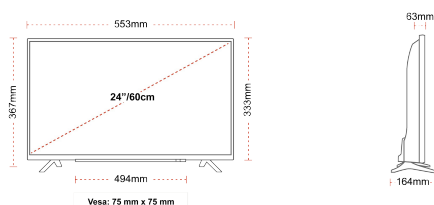

## SIZE

## DISPLAY

Screen Size (inch / cm)	24" / 60cm
Panel Type	Edge LED (ELED)
Resolution	HD Ready (1366 x 768)
Brightness	220

## MECHANICAL

Boxed dimensions (mm)	625 x 110 x 460
Dimensions with stand (mm)	553 x 164 x 367
Dimensions without Stand (mm)	553 x 63 x 333
Gross Weight (kg)	5,5
Net Weight (kg)	3,4
VESA (Wall mount) WxH	75mm x 75mm