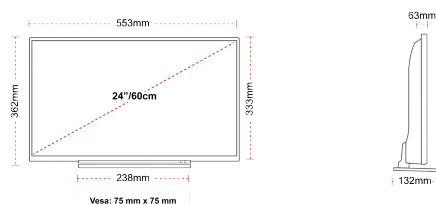

### SIZE

### DISPLAY

Screen Size (inch / cm)	24" / 60cm
Panel Type	Edge LED (ELED)
Resolution	HD Ready (1366 x 768)
Brightness	220

### MECHANICAL

Boxed dimensions (mm)	625 x 110 x 460
Dimensions with stand (mm)	553 x 132 x 362
Dimensions without Stand (mm)	553 x 63 x 333
Gross Weight (kg)	5,5
Net Weight (kg)	3,6
VESA (Wall mount) WxH	75mm x 75mm
Screw Size	M4