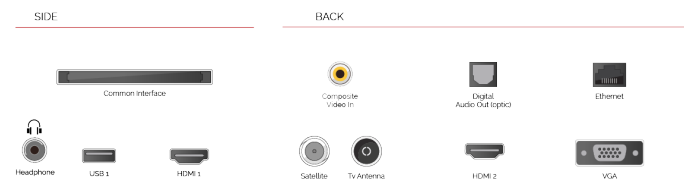

alexa

Talk to Alexa via an Amazon Echo or Echo Dot and control your Toshiba Smart TV with nothing but the sound of your voice.

HDR 10

Bringing you more ways to access HDR content, our TVs support the standard HDR video format, HDR10.

F

32kWh/1000

G

HDR
 45kWh/1000

HIGHLIGHTS

- ⌕ Full HD
- ⌕ 2 HDMI - 1 USB
- ⌕ Smart TV
- ⌕ Internal WLAN
- ⌕ Alexa
- ⌕ Works With Google

CONNECTIONS

SIZE

DISPLAY

Screen Size (inch / cm)	32" / 80cm
Panel Type	Direct Back Light (DLED)
Resolution	FHD (1920 x 1080)
Brightness	250

SOUND

Dolby Audio™	Yes
Audio Output Power (RMS)	2x6W
Speaker Type	Down Firing
Internal Subwoofer	No
DTS	No
Equalizer	5 band
Onkyo	No