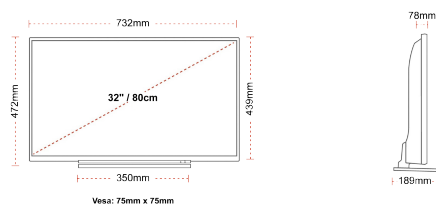

### SIZE

### DISPLAY

Screen Size (inch / cm)	32" / 80cm
Panel Type	Direct Back Light (DLED)
Resolution	HD Ready (1366 x 768)
Brightness	250

### MECHANICAL

Boxed dimensions (mm)	795 X 128 X 530
Dimensions with stand (mm)	732 x 189 x 472
Dimensions without Stand (mm)	732 x 78 x 439
Gross Weight (kg)	7
Net Weight (kg)	5
VESA (Wall mount) WxH	75mm x 75mm
Screw Size	M4