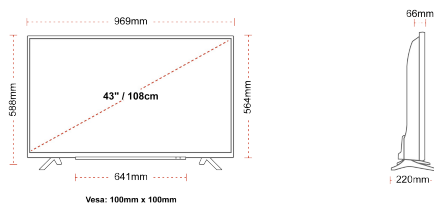

## SIZE

## DISPLAY

Screen Size (inch / cm)	43" / 108cm
Panel Type	Direct Back Light (DLED)
Resolution	Ultra HD (3840 x 2160)
Brightness	350

## MECHANICAL

Boxed dimensions (mm)	1085 x 154 x 710
Dimensions with stand (mm)	969 x 220 x 588
Dimensions without Stand (mm)	969 x 66 x 564
Gross Weight (kg)	11
Net Weight (kg)	8
VESA (Wall mount) WxH	100mm x 100mm
Screw Size	M4