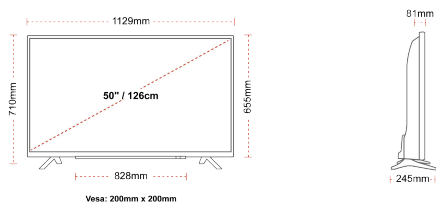

SIZE

DISPLAY

Screen Size (inch / cm)	50" / 126cm
Panel Type	DLED
Resolution	Ultra HD (3840 x 2160)
Brightness	350

SOUND

Dolby Audio™	Yes
Audio Output Power (RMS)	2x10W
Speaker Type	Down Firing
Internal Subwoofer	No
Sound Modes	Music, Movie, Speech, Classic, Flat, User
DTS	Yes
Equalizer	5 band
Onkyo	No

MECHANICAL

Boxed dimensions (mm)	1215 x 154 x 780
Dimensions with stand (mm)	1129 x 245 x 710
Dimensions without Stand (mm)	1129 x 81 x 655
Gross Weight (kg)	15
Net Weight (kg)	11
VESA (Wall mount) WxH	200mm x 200mm
Screw Size	M6