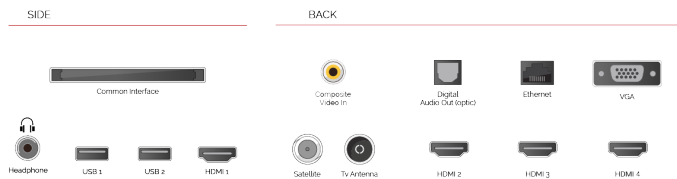

SIZE

DISPLAY

Screen Size (inch / cm)	50" / 126cm
Panel Type	DLED
Resolution	Ultra HD (3840 x 2160)
Brightness	350

SOUND

Dolby Audio™	Yes
Audio Output Power (RMS)	2x10W
Speaker Type	Down Firing
Internal Subwoofer	No
Sound Modes	Music, Movie, Speech, Classic, Flat, User
DTS	Yes
Equalizer	5 band
Onkyo	No