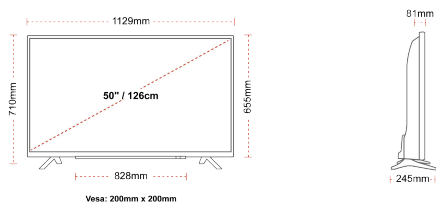

**DISPLAY**

Screen Size (inch / cm)	50" / 126cm
Panel Type	DLED
Resolution	Ultra HD (3840 x 2160)
Brightness	350

**SOUND**

Dolby Audio™	Yes
Audio Output Power (RMS)	2x10W
Speaker Type	Down Firing
Internal Subwoofer	No
Sound Modes	Music, Movie, Speech, Classic, Flat, User
DTS	Yes
Equalizer	5 band
Onkyo	Sound by Onkyo

**MECHANICAL**

Boxed dimensions (mm)	1215 x 154 x 780
Dimensions with stand (mm)	1129 x 245 x 710
Dimensions without Stand (mm)	1129 x 81 x 655
Gross Weight (kg)	14,5
Net Weight (kg)	10,5
VESA (Wall mount) WxH	200mm x 200mm
Screw Size	M6