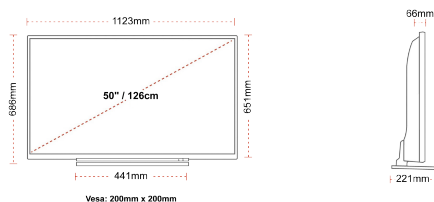

G
71kWh/1000

G
HDR
71kWh/1000

HIGHLIGHTS

- ⌕ Android TV
- ⌕ Google Assistant
- ⌕ Chromecast Built in
- ⌕ 4K UHD HDR
- ⌕ Dolby Vision HDR
- ⌕ Google Play Store

CONNECTIONS

SIZE

DISPLAY

Screen Size (inch / cm)	50" / 126cm
Panel Type	DLED
Resolution	Ultra HD (3840 x 2160)
Brightness	320

MECHANICAL

Boxed dimensions (mm)	1215 x 154 x 780
Dimensions with stand (mm)	1123 x 221 x 686
Dimensions without Stand (mm)	1123 x 66 x 651
Gross Weight (kg)	18,5
Net Weight (kg)	14,5
VESA (Wall mount) WxH	200mm x 200mm
Screw Size	M6