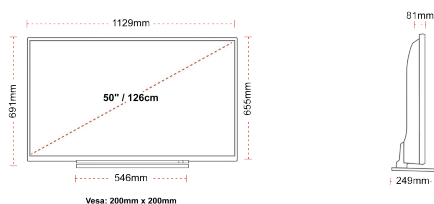

DISPLAY

Screen Size (inch / cm)	50" / 126cm
Panel Type	Direct Back Light (DLED)
Resolution	Ultra HD (3840 x 2160)
Brightness	350

SOUND

Dolby Audio™	Yes
Audio Output Power (RMS)	2x10W
Speaker Type	Down Firing
Internal Subwoofer	No
Sound Modes	Smart, Movie, Music, News
DTS	Yes
Equalizer	5 band
Onkyo	Sound by Onkyo

MECHANICAL

Boxed dimensions (mm)	1215 x 154 x 780
Dimensions with stand (mm)	1129 x 249 x 691
Dimensions without Stand (mm)	1129 x 81 x 655
Gross Weight (kg)	17
Net Weight (kg)	13
VESA (Wall mount) WxH	200mm x 200mm
Screw Size	M6