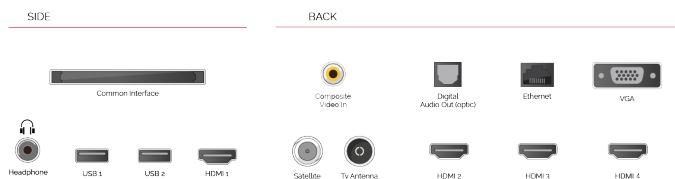

CONNECTIONS

SIZE

DISPLAY

Screen Size (inch / cm)	55" / 139cm
Panel Type	DLED
Resolution	Ultra HD (3840 x 2160)
Brightness	350

SOUND

Dolby Audio™	Yes
Audio Output Power (RMS)	2x10W
Speaker Type	Down Firing
Internal Subwoofer	No
Sound Modes	Music, Movie, Speech, Classic, Flat, User
DTS	Yes
Equalizer	5 band
Onkyo	No