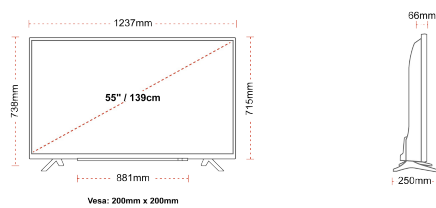

## SIZE

## DISPLAY

Screen Size (inch / cm)	55" / 139cm
Panel Type	Direct Back Light (DLED)
Resolution	Ultra HD (3840 x 2160)
Brightness	250

## MECHANICAL

Boxed dimensions (mm)	1369 x 154 x 860
Dimensions with stand (mm)	1237 x 250 x 738
Dimensions without Stand (mm)	1237 x 66 x 715
Gross Weight (kg)	20
Net Weight (kg)	16
VESA (Wall mount) WxH	200mm x 200mm
Screw Size	M6